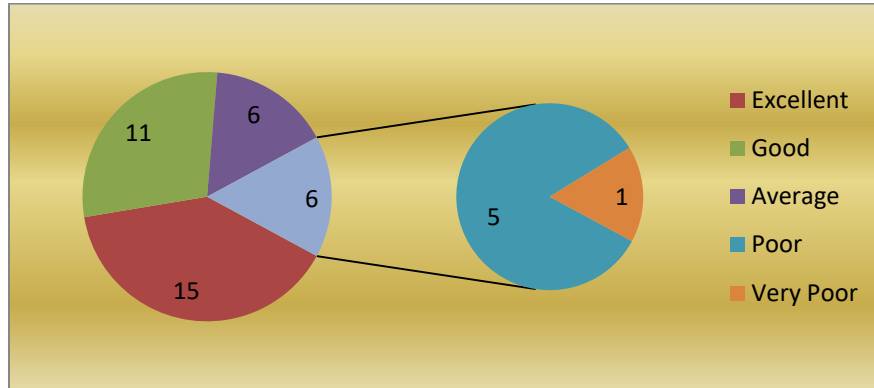

Q-5-The course were well designed and arranged