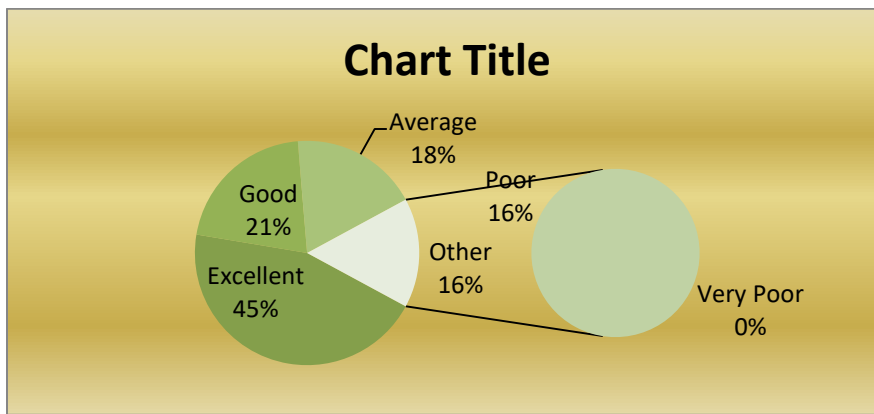

6- The resource person explained and demonstrated the topic -

Manali Naik

MANALI NAIK

CONVENER

[Signature]

I/C PRINCIPAL
Chandrabhan Sharma College
of Arts, Science & Commerce
Powai-Vihar, Powai, Mumbai - 400 076
Tel. 25704526 / 25704530