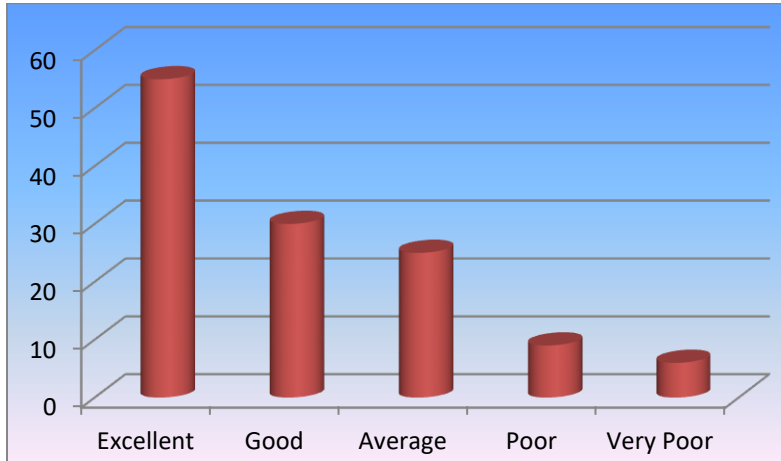

I/C PRINCIPAL
Chandrabhan Sharma College
 of Arts, Science & Commerce
 Powai-Vihar, Powai, Mumbai - 400 076
 Tel. 25704526 / 25704530

Q-5- The speaker had a good understanding of the topics

Q-6- The resource person influenced the level of your thoughts