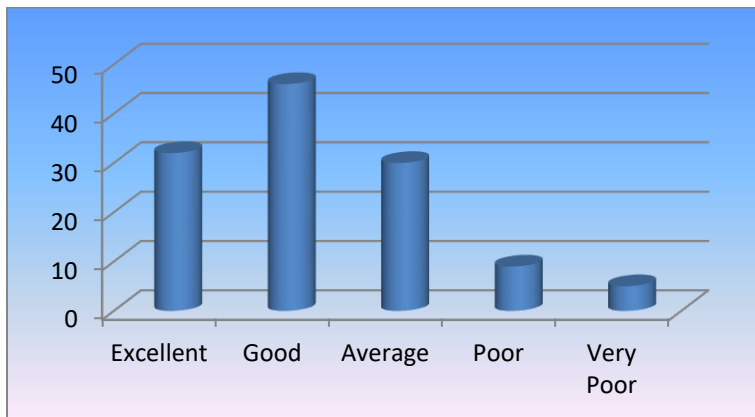

Manali Naik

MANALI NAIK

CONVENER

[Signature]

I/C PRINCIPAL
Chandrabhan Sharma College
of Arts, Science & Commerce
Powai-Vihar, Powai, Mumbai - 400 076
Tel. 25704526 / 25704530