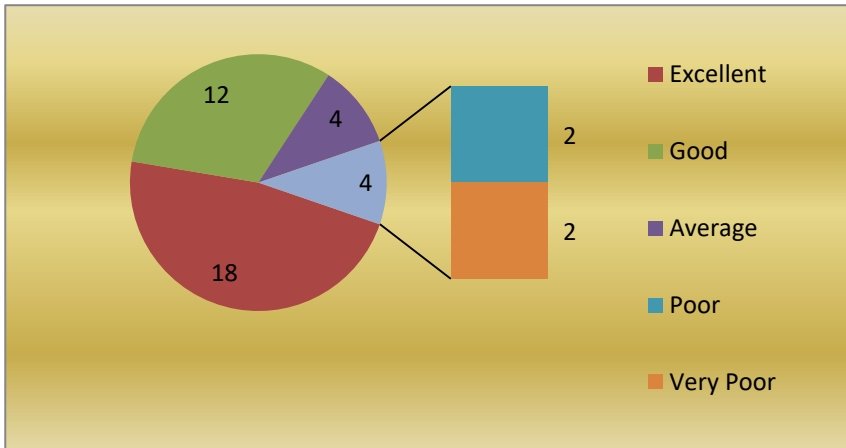

Q-2-The level of understanding you can apply in your life