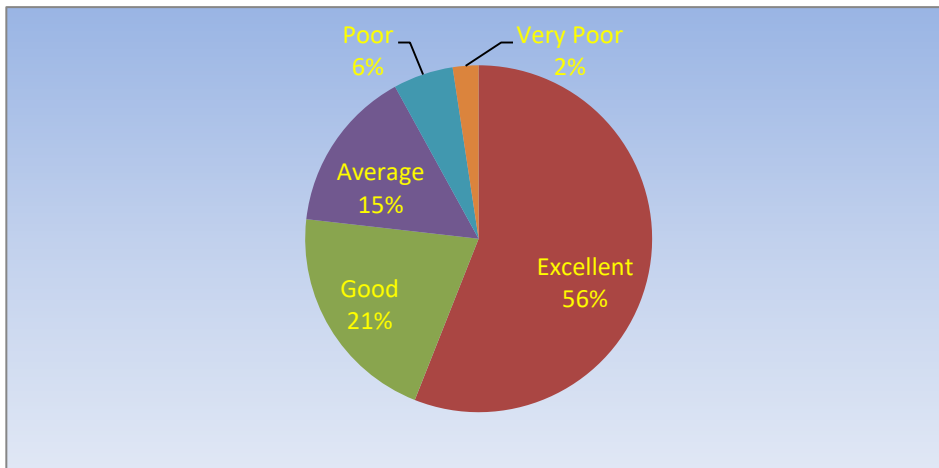

HUMAN VALUE CELL – 2020-21

**A CERTIFICATE PROGRAM ON -MENTAL EMPOWERMENT FOR SUCCESS
RESPONSE EVALUATION SHEET - FEEDBACK FOR THE CERTIFICATE PROGRAM**

Q-1- The objective of course is clearly understand

Q -2 The content was helpful