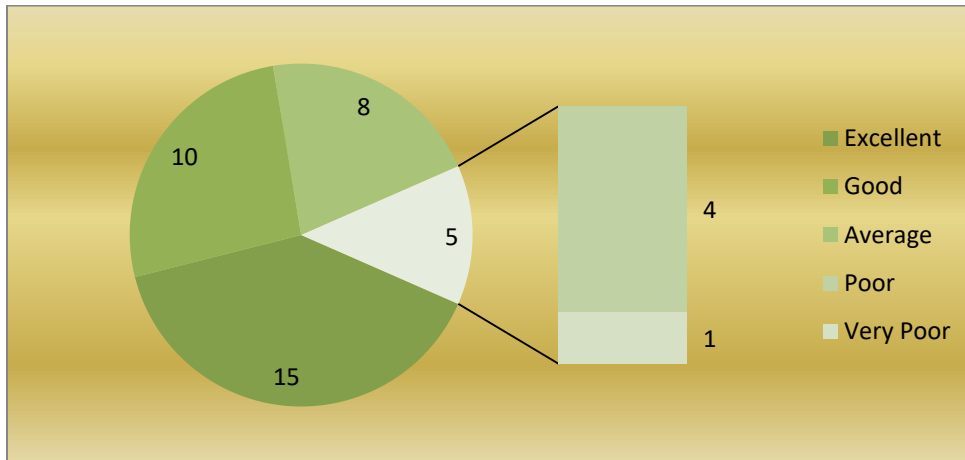

I/C PRINCIPAL
Chandrabhan Sharma College
of Arts, Science & Commerce
 Powai-Vihar, Powai, Mumbai - 400 076
 Tel. 25704526 / 25704530

Q-3- The level of knowledge enhanced after this program

Q-4- The information presented was relevant and useful