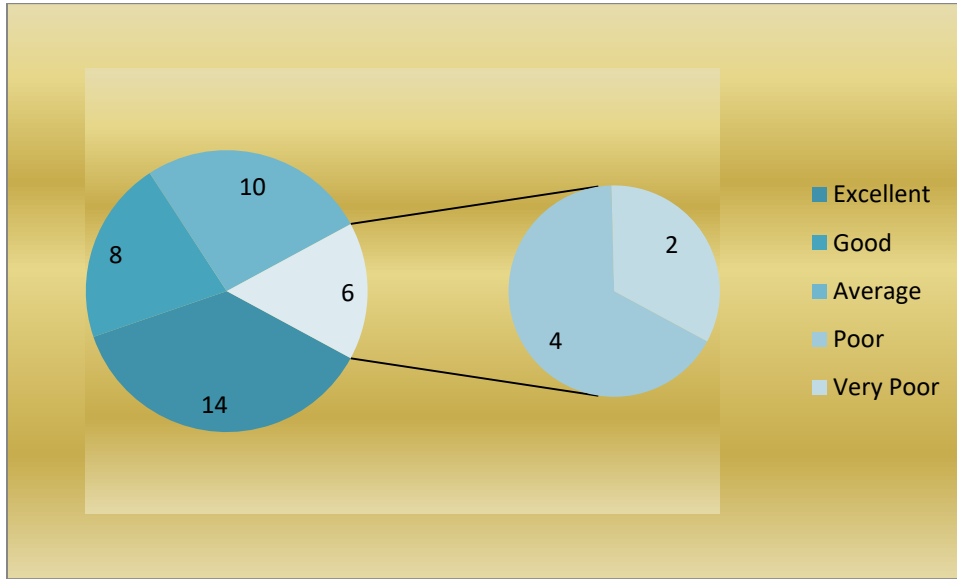

I/C PRINCIPAL
Chandrabhan Sharma College
of Arts, Science & Commerce
 Powai-Vihar, Powai, Mumbai - 400 076
 Tel. 25704526 / 25704530

Q-3- The level of knowledge enhanced after this program

Q-4- The information presented was relevant and useful