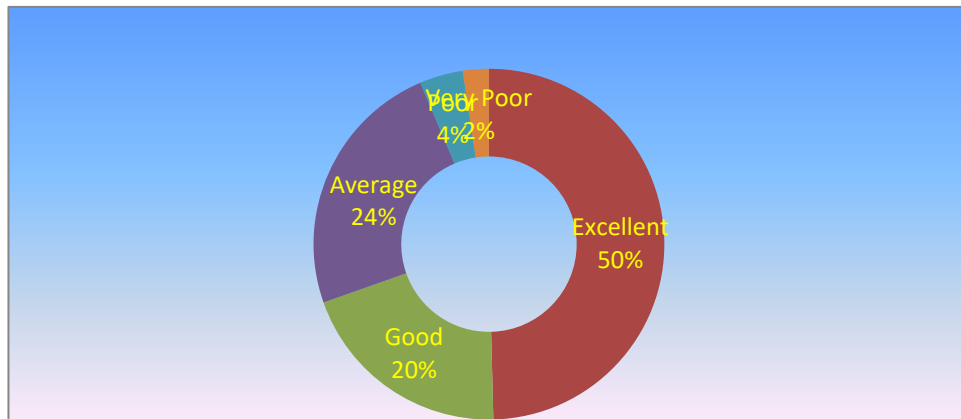

I/C PRINCIPAL
Chandrabhan Sharma College
of Arts, Science & Commerce
Powai-Vihar, Powai, Mumbai - 400 076
Tel. 25704526 / 25704530