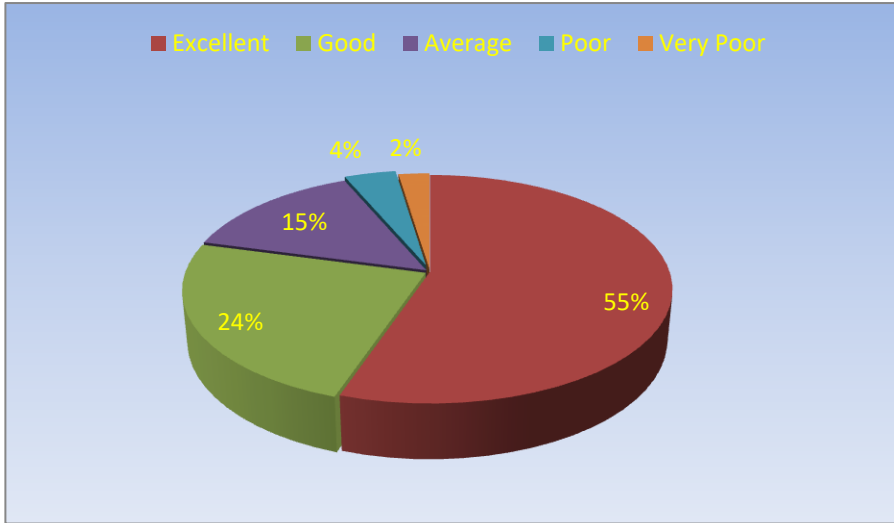

Q-3- The workshop was well organized.