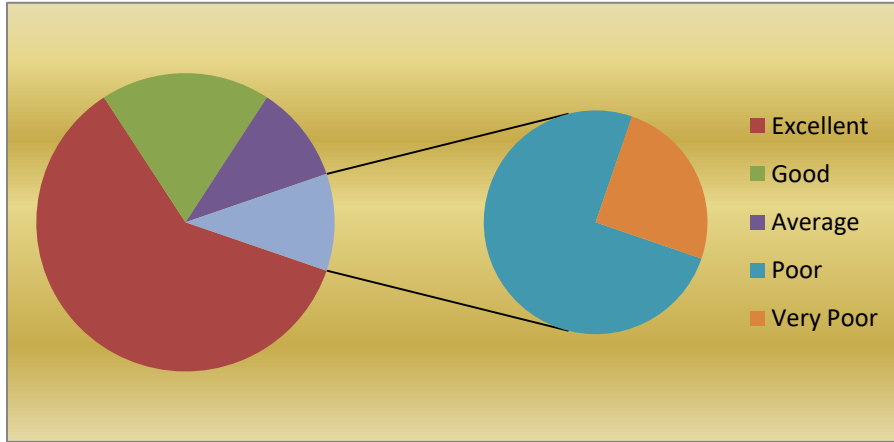

HUMAN VALUE CELL – 2020-21

**A CERTIFICATE PROGRAM ON - VISHWA BHASHA SANSKRIT
RESPONSE EVALUATION SHEET - FEEDBACK FOR THE CERTIFICATE PROGRAM**

Q-1-The objective of course fulfilled properly