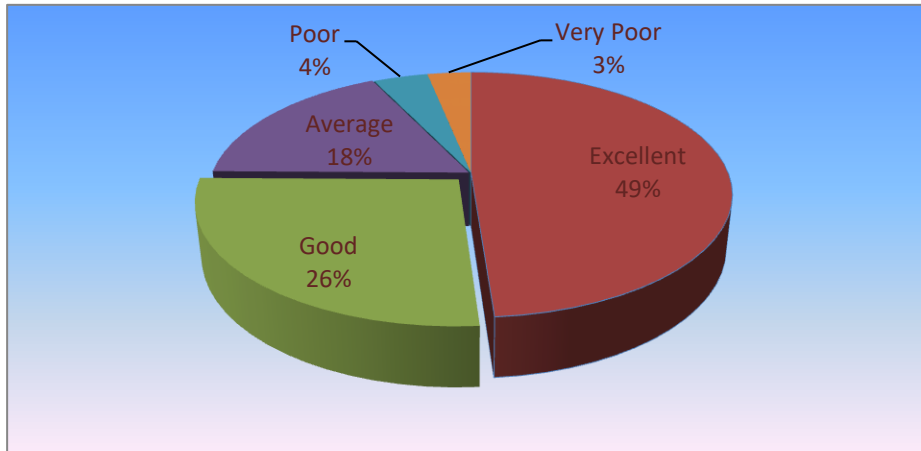

Q -2 The content was helpful

I/C PRINCIPAL
Chandrabhan Sharma College
of Arts, Science & Commerce
Powai-Vihar, Powai, Mumbai - 400 076
Tel. 25704526 / 25704530

Q-3- The workshop was well organized.

Q-4- The information presented was relevant and useful